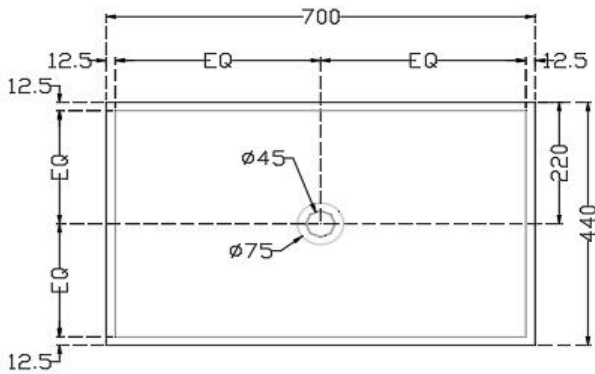

SPECIFICATION DATA SHEET

PRODUCT DETAILS

| | | | |
|---------------------------|--|------------------|---------------------------------------|
| Manufacturer : | Artize | Type: | Table Top Basin |
| Outlet | Vertical | Colour: | Statwario White With Thick Grey Veins |
| Technical Details: | ID of waste outlet hole dia. $\varnothing 45 \pm 3$ mm | Material: | Marble Stone |
| | Horizontal distance between the Bowl edge and the centre line of the waste outlet hole ≤ 220 mm | | |

PRODUCT IMAGE

TECHNICAL DRAWING

TOP VIEW

SIDE VIEW

| Product Dimension | 700x440x140 mm | FEATURES |
|------------------------------|----------------|--|
| Basin Inner Dimension | 675x415x100 mm | Statuario marble is a striking and bright white natural stone, denoted by its grey veining and its rich, bold patterns. It is arguably the most sought-after white stone in the marble family. Statuario marble often contains heavy grey veining throughout with unique and complex patterns. |
| Product Weight | 60.0 kg. | |

DISCLAIMER

DISCLAIMER: Our every effort has been made to ensure factual accuracy, the information presented subject to changes due to requirements in different sites, markets and/ or countries. All dimensions are in mm (Tolerance ± 5 MM). Jaquar reserves the right to make the necessary amendments at any time without prior notice.