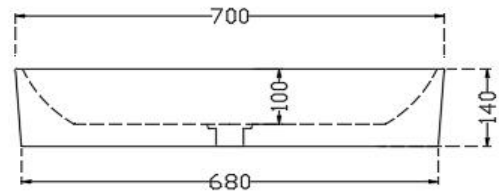

SPECIFICATION DATA SHEET

PRODUCT DETAILS

| | | | |
|---------------------------|--|------------------|---------------------------------------|
| Manufacturer : | Artize | Type: | Table Top Basin |
| Outlet | Vertical | Colour: | Statwario White With Thick Grey Veins |
| Technical Details: | ID of waste outlet hole dia. $\varnothing 45 \pm 3$ mm | Material: | Marble Stone |
| | Horizontal distance between the Bowl edge and the centre line of the waste outlet hole ≤ 220 mm | | |

PRODUCT IMAGE

TECHNICAL DRAWING

TOP VIEW

SIDE VIEW

| Product Dimension | 700x440x140 mm | FEATURES |
|------------------------------|----------------|--|
| Basin Inner Dimension | 675x415x100 mm | Statuario marble is a striking and bright white natural stone, denoted by its grey veining and its rich, bold patterns. It is arguably the most sought-after white stone in the marble family. Statuario marble often contains heavy grey veining throughout with unique and complex patterns. |
| Product Weight | 60.0 kg. | |

DISCLAIMER

DISCLAIMER: Our every effort has been made to ensure factual accuracy, the information presented subject to changes due to requirements in different sites, markets and/ or countries. All dimensions are in mm (Tolerance ± 5 MM). Jaquar reserves the right to make the necessary amendments at any time without prior notice.