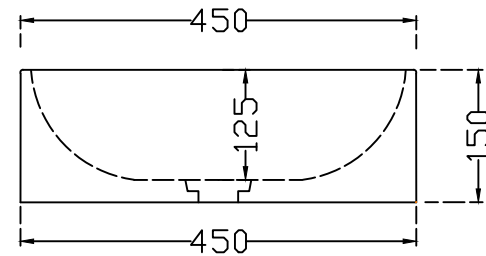

TOP VIEW

SIDE VIEW

### Jaquar Group

Global Headquarters  
 Plot No. 3, Sector- M-11, IMT Manesar  
 Gurgaon, NCR - 122050, India  
 E-mail : Sales: support@jaquar.com  
 Customer Service : service@jaquar.com

ITEM CODE	ADS-MBT-649907
ITEM TYPE	TABLE TOP BASIN BANSWARA WHITE WITH PURPLE VEINS
ITEM SIZE	450x450x150 mm
ALL DIMENSIONS ARE IN MM. (TOLERANCE ± 5 MM)	