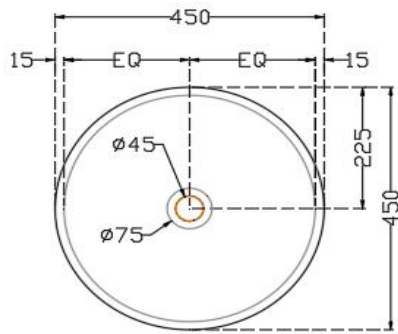

SPECIFICATION DATA SHEET

PRODUCT DETAILS

Manufacturer :	Artize	Type:	Table Top Basin
Outlet	Vertical	Colour:	Banswara White With Light Veins
Technical Details:	ID of waste outlet hole dia. $\varnothing 45 \pm 3$ mm	Material:	Marble Stone
Horizontal distance between the Bowl edge and the centre line of the waste outlet hole ≤ 225 mm			

PRODUCT IMAGE

TECHNICAL DRAWING

TOP VIEW

SIDE VIEW

Product Dimension	450x450x150 mm	FEATURES Banswara Marble is quarried in Rajasthan region due to it's softness, it's easy to from any shape. It has shiny surface with mix of Grey & purple Veins.
Basin Inner Dimension	420x420x125 mm	
Product Weight	14.0 kg.	

DISCLAIMER

DISCLAIMER: Our every effort has been made to ensure factual accuracy, the information presented subject to changes due to requirements in different sites, markets and/ or countries. All dimensions are in mm (Tolerance ± 5 MM). Jaquar reserves the right to make the necessary amendments at any time without prior notice.