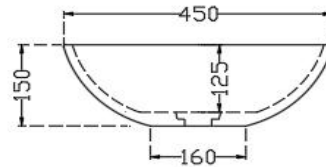

SPECIFICATION DATA SHEET

PRODUCT DETAILS

Manufacturer :	Artize	Type:	Table Top Basin
Outlet	Vertical	Colour:	Banswara White With Light Veins
Technical Details:	ID of waste outlet hole dia. $\varnothing 45 \pm 3$ mm	Material:	Marble Stone
Horizontal distance between the Bowl edge and the centre line of the waste outlet hole ≤ 225 mm			

PRODUCT IMAGE

TECHNICAL DRAWING

TOP VIEW

SIDE VIEW

Product Dimension	450x450x150 mm	FEATURES Banswara Marble is quarried in Rajasthan region due to it's softness, it's easy to from any shape. It has shiny surface with mix of Grey & purple Veins.
Basin Inner Dimension	420x420x125 mm	
Product Weight	14.0 kg.	

DISCLAIMER

DISCLAIMER: Our every effort has been made to ensure factual accuracy, the information presented subject to changes due to requirements in different sites, markets and/ or countries. All dimensions are in mm (Tolerance ± 5 MM). Jaquar reserves the right to make the necessary amendments at any time without prior notice.