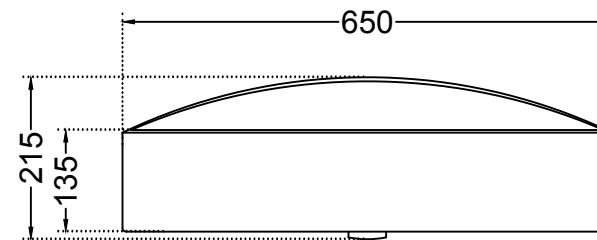

TOP VIEW

SIDE VIEW

FRONT VIEW

	Jaquar Group Global Headquarters Plot No. 3, Sector- M-11, IMT Manesar Gurgaon, NCR - 122050, India E-mail : Sales: support@jaquar.com Customer Service : service@jaquar.com		ITEM CODE	CFS-BLM-69901N
			ITEM TYPE	TABLE TOP BASIN
			ITEM SIZE	650x450x200 mm
	ALL DIMENSIONS ARE IN MM. (TOLERANCE ± 5 MM)			