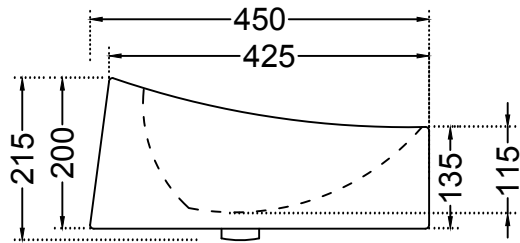

TOP VIEW

SIDE VIEW

FRONT VIEW

	Jaquar Group Global Headquarters Plot No. 3, Sector- M-11, IMT Manesar Gurgaon, NCR - 122050, India E-mail : Sales: support@jaquar.com Customer Service : service@jaquar.com		ITEM CODE	CFS-BLM-69901N
			ITEM TYPE	TABLE TOP BASIN
			ITEM SIZE	650x450x200 mm
	ALL DIMENSIONS ARE IN MM. (TOLERANCE ± 5 MM)			