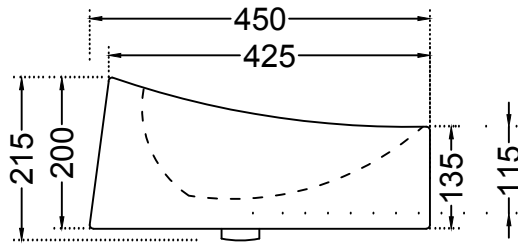

TOP VIEW

SIDE VIEW

FRONT VIEW

	Jaquar Group Global Headquarters Plot No. 3, Sector- M-11, IMT Manesar Gurgaon, NCR - 122050, India E-mail : Sales: support@jaquar.com Customer Service : service@jaquar.com		ITEM CODE	CFS-WHT-69901N
			ITEM TYPE	TABLE TOP BASIN
			ITEM SIZE	650x450x200 mm
	ALL DIMENSIONS ARE IN MM. (TOLERANCE ± 5 MM)			