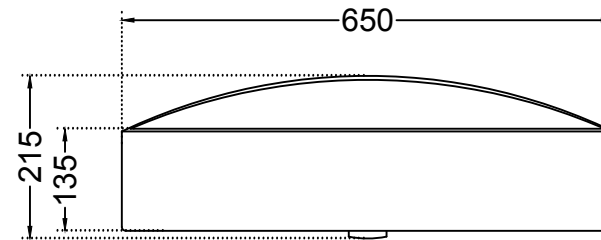

TOP VIEW

SIDE VIEW

FRONT VIEW

	Jaquar Group Global Headquarters Plot No. 3, Sector- M-11, IMT Manesar Gurgaon, NCR - 122050, India E-mail : Sales: support@jaquar.com Customer Service : service@jaquar.com		ITEM CODE	CFS-WHT-69901N
			ITEM TYPE	TABLE TOP BASIN
			ITEM SIZE	650x450x200 mm
	ALL DIMENSIONS ARE IN MM. (TOLERANCE ± 5 MM)			